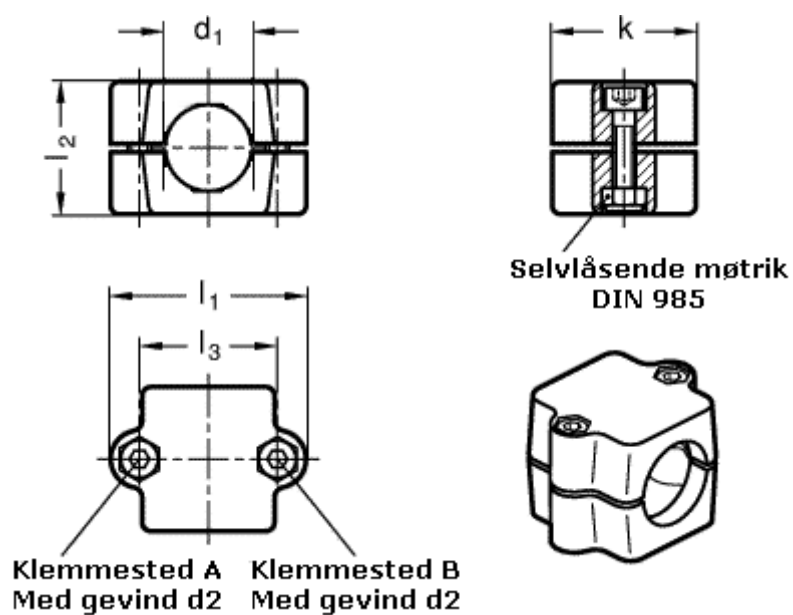

Article number: 20241B40442SW
Description: E+G Tube connector
GN 241-B40-44-SW

Measures

d1 = 40
d2 = M10
k = 76
l1 = 98
l2 = 70
l3 = 73